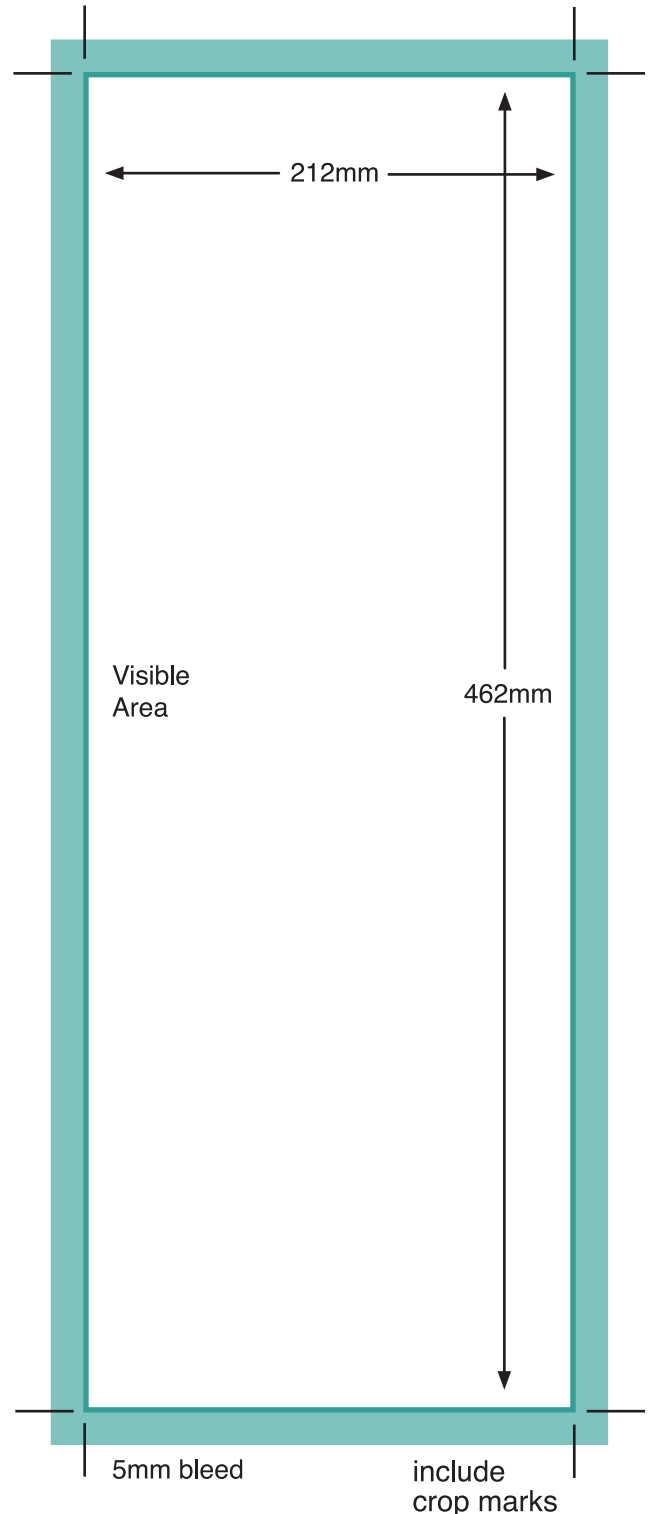

Work at 1/4 size.

212mm x 462mm

Show crop marks on your artwork.

Add 5mm bleed.

Artwork should be in CMYK.

All images should be 300dpi.

Please outline all fonts.

Preferred file types:

- PDF
- EPS
- TIFF

If you need to send other file formats please contact us for further details.