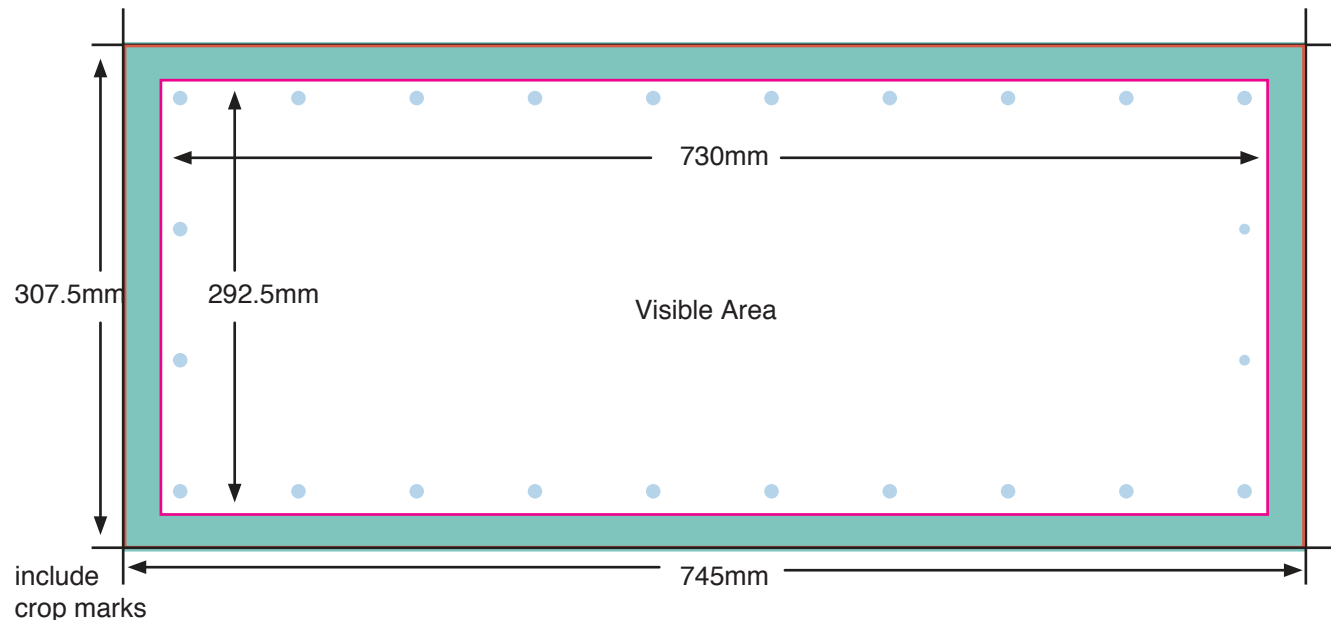

Work at 1/4 size.

Please do not add important information within 30mm of the border edge as it may be hidden by the banner eyelets.

include key line around the visible area - 0.25pt 100% magenta

Contact:

0151 649 3663

<http://bannersforbusiness.co.uk>

Guidelines: Monsoon Banner System 3000mm x 1200mm

Banner Size

2920mm x 1170mm

Work at 1/4 size.

730mm x 292.5mm

Size including hem at 1/4 size.

745mm x 307.5mm

Artwork should be in CMYK.

All images should be 300dpi.

Please outline all fonts.

Preferred file types:

- PDF
- EPS
- TIFF

Outdoor Banners need a 30mm hem around the artwork.

Include complete crop marks all the way round your artwork at the edge of the hem.