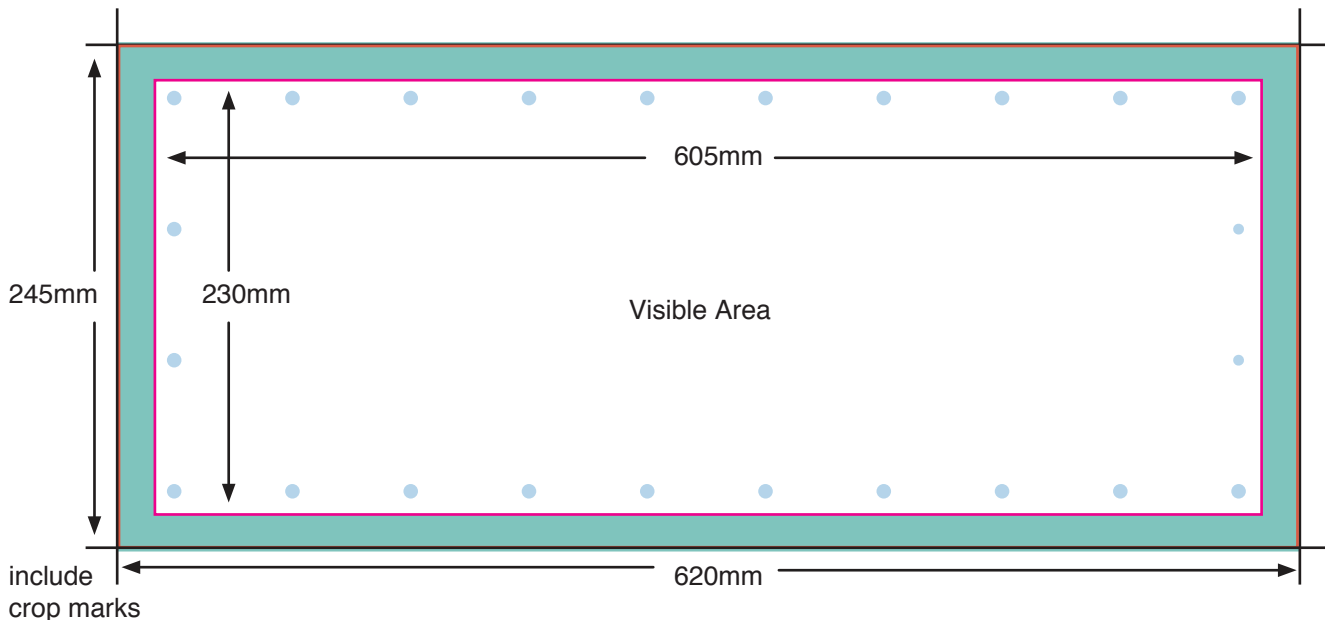

Guidelines: Monsoon Banner System 2500mm x 1000mm

Banner Size

2420mm x 920mm

Work at 1/4 size.

605mm x 230mm

Size including hem at 1/4 size.

620mm x 245mm

Artwork should be in CMYK.

Work at 1/4 size.

Please do not add important information within 30mm of the border edge as it may be hidden by the banner eyelets.

include key line around the visible area - 0.25pt 100% magenta

Contact:

0151 649 3663

<http://bannersforbusiness.co.uk>

Guidelines: Monsoon Banner System 3000mm x 1200mm

Banner Size

2920mm x 1170mm

Work at 1/4 size.

730mm x 292.5mm

Size including hem at 1/4 size.